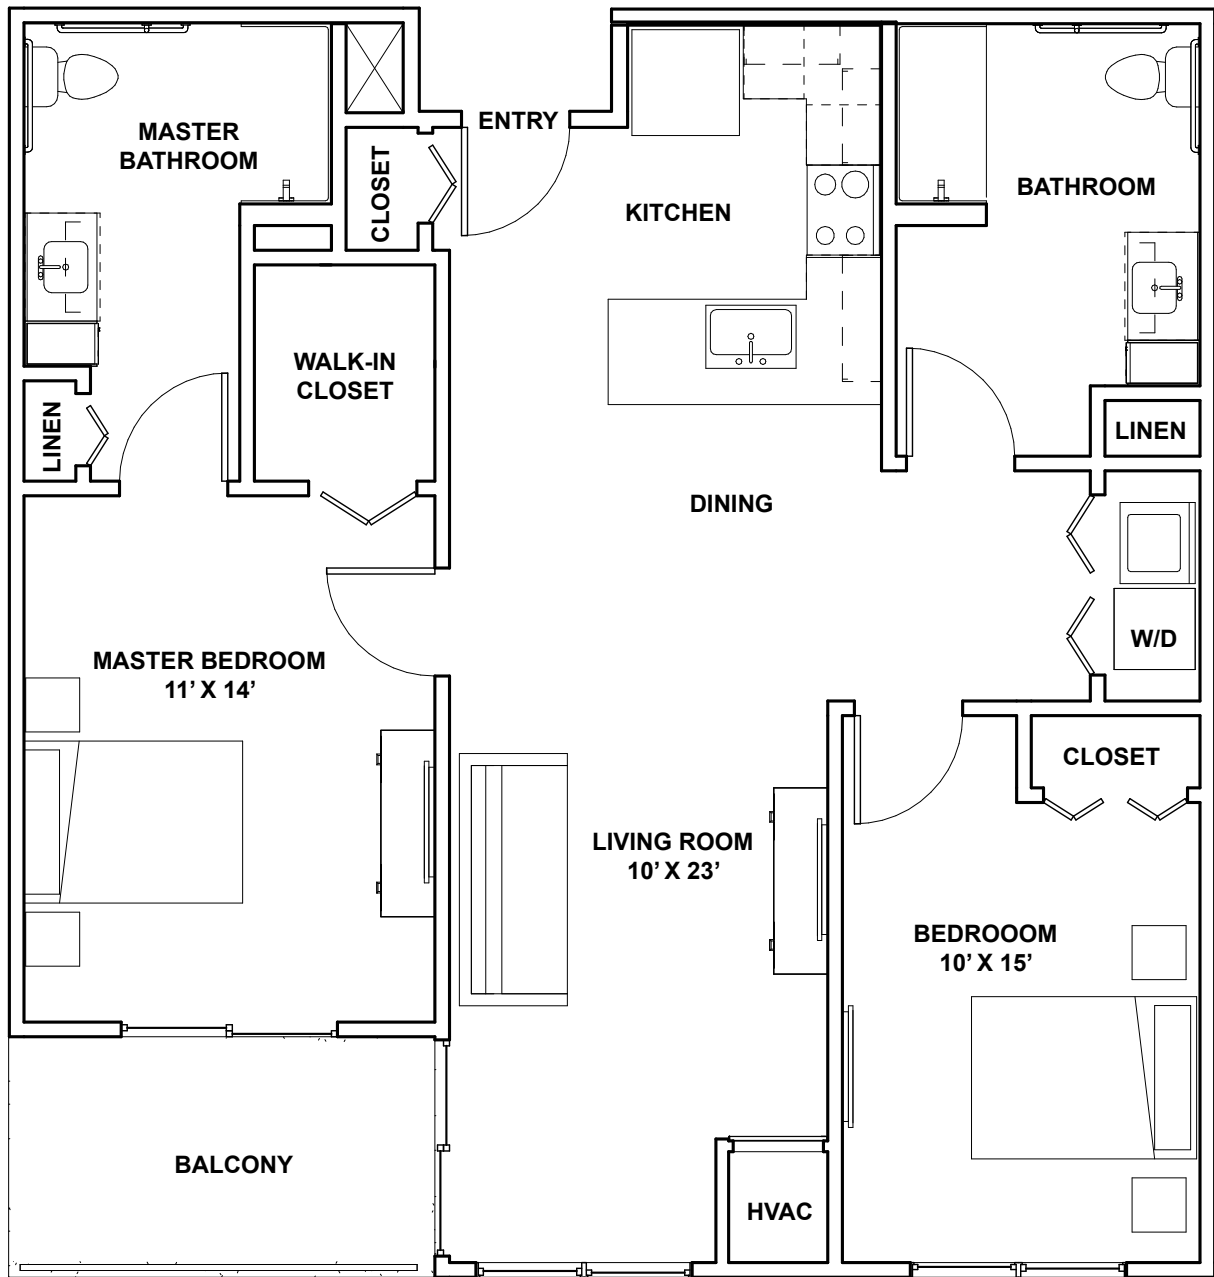

INDEPENDENT LIVING

THE AZALEA
Two Bedroom — 1,063 sq. ft.
Approximate square footage

INDEPENDENT LIVING

THE AZALEA

Two Bedroom — 1,063 sq. ft.

Approximate square footage