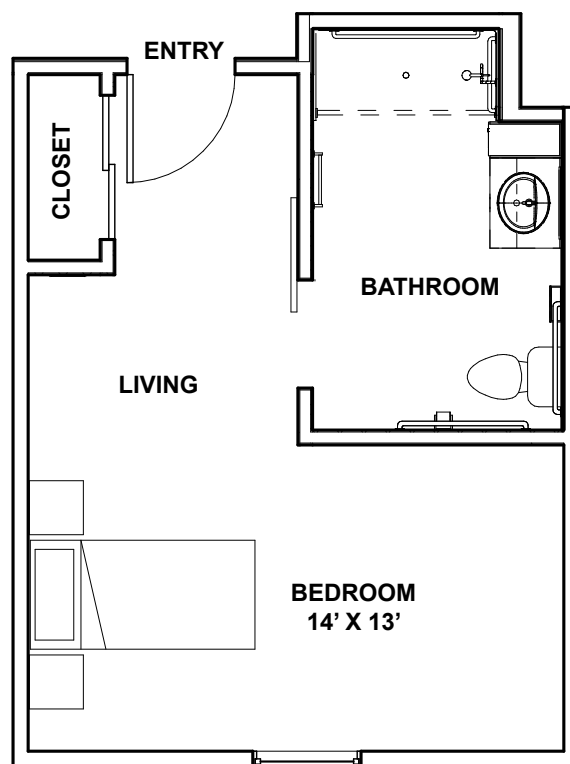

# MEMORY CARE

---

**THE CYPRESS**  
*Studio — 350 sq. ft.*  
*Approximate square footage*