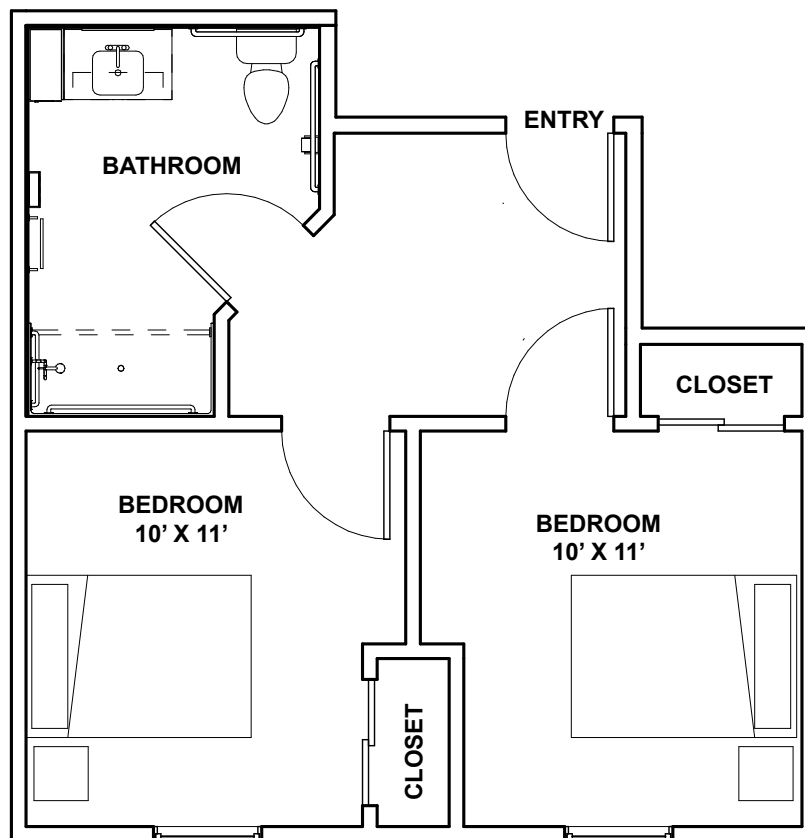

MEMORY CARE

THE JUNIPER *Companion Suite — 416 sq. ft.*

Approximate square footage

MEMORY CARE

THE JUNIPER

Companion Suite — 416 sq. ft.

Approximate square footage