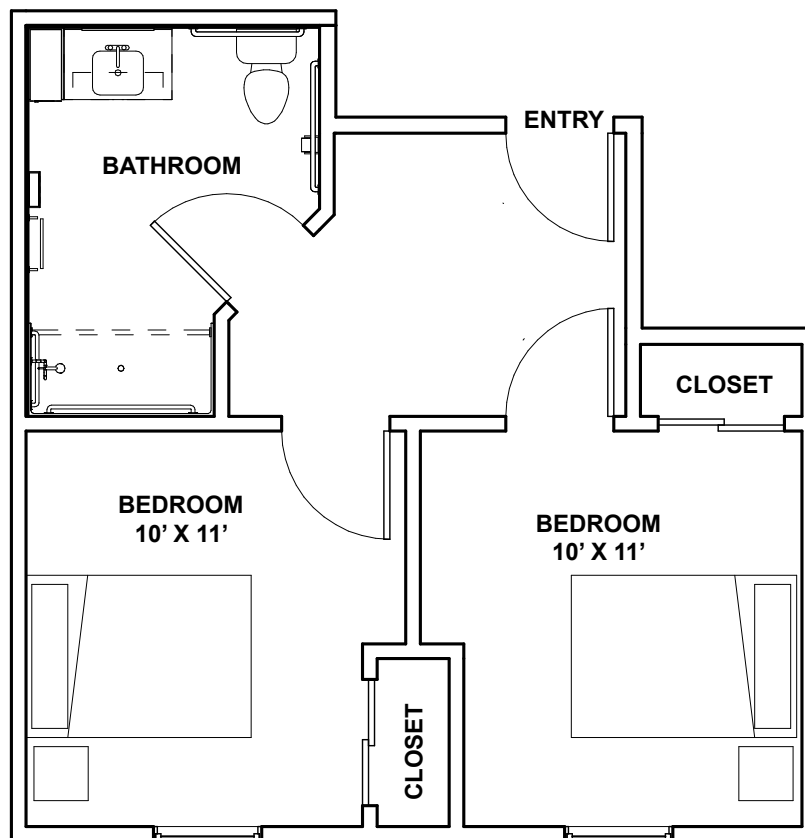

MEMORY CARE

THE JUNIPER *Companion Suite — 416 sq. ft.*

Approximate square footage

MEMORY CARE

THE JUNIPER *Companion Suite — 416 sq. ft.*

Approximate square footage