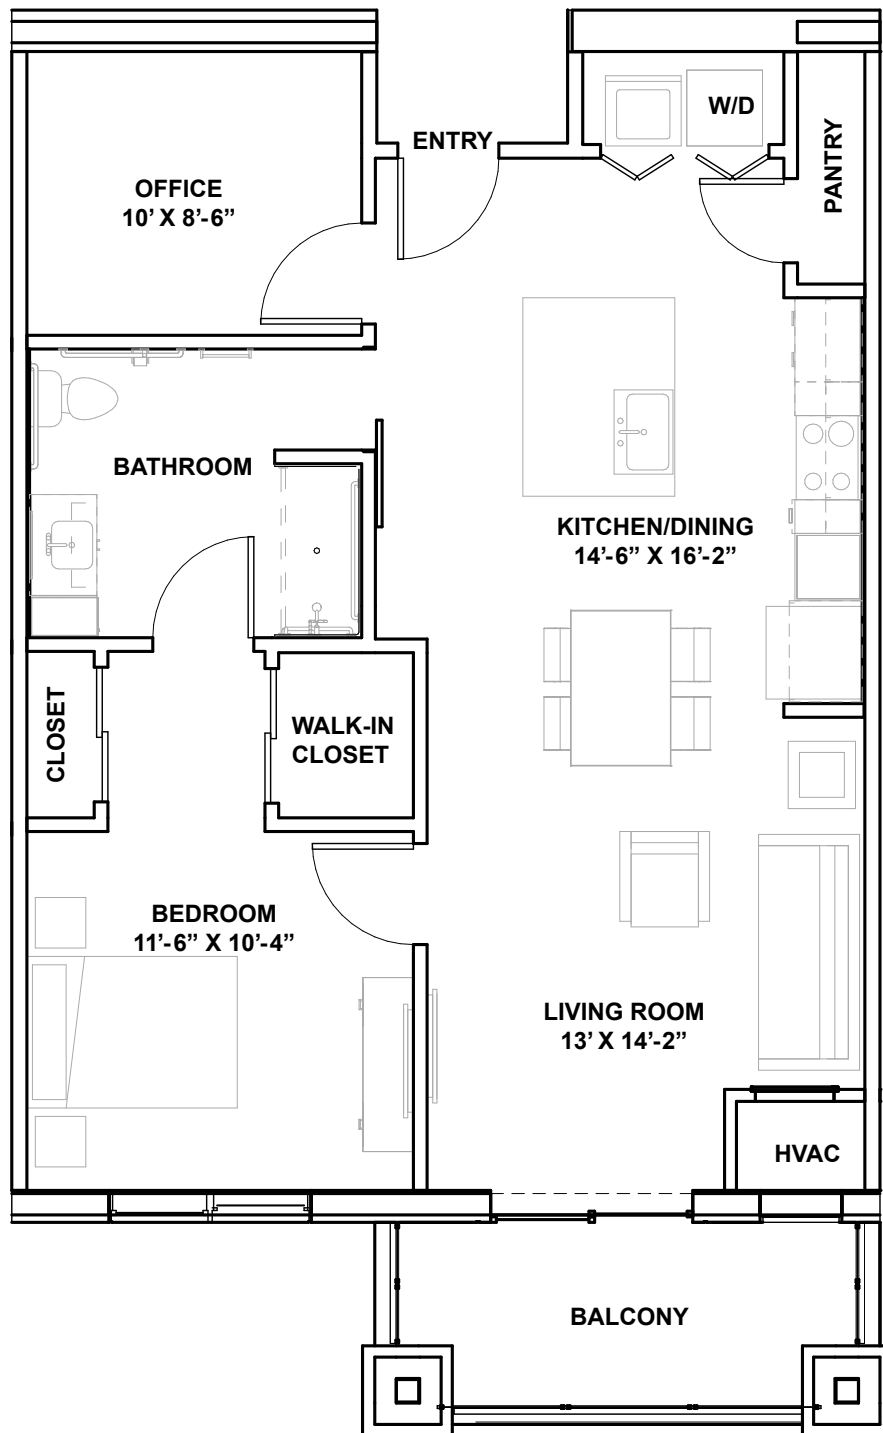

INDEPENDENT LIVING

THE ORCHID

One Bedroom Deluxe — 862 sq. ft.

Approximate square footage

INDEPENDENT LIVING

THE ORCHID

One Bedroom Deluxe — 862 sq. ft.

Approximate square footage