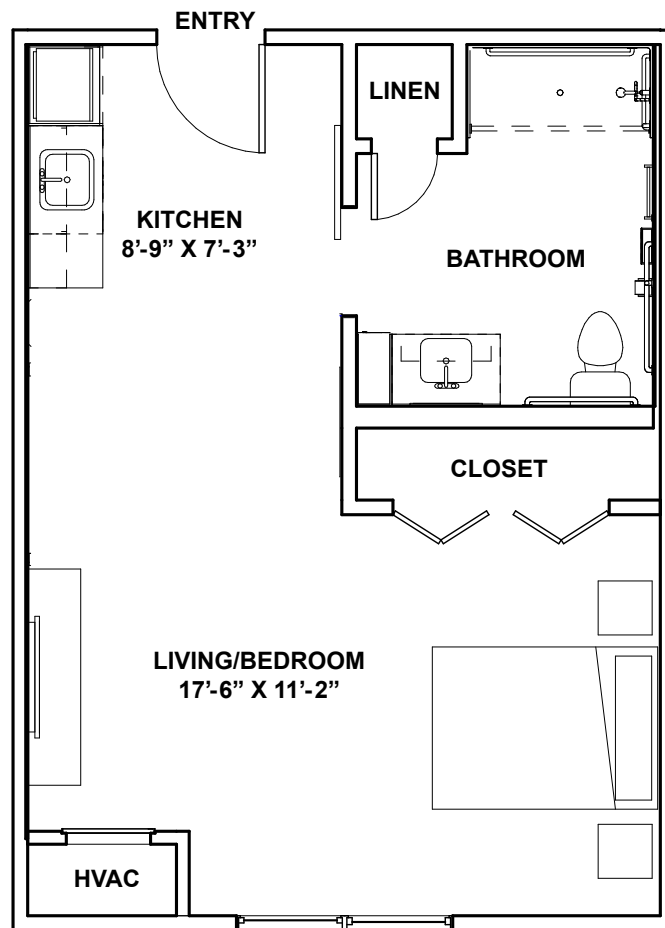

ASSISTED LIVING

THE OLEANDER
Studio Deluxe — 450 sq. ft.
Approximate square footage

ASSISTED LIVING

THE OLEANDER
Studio Deluxe — 450 sq. ft.
Approximate square footage