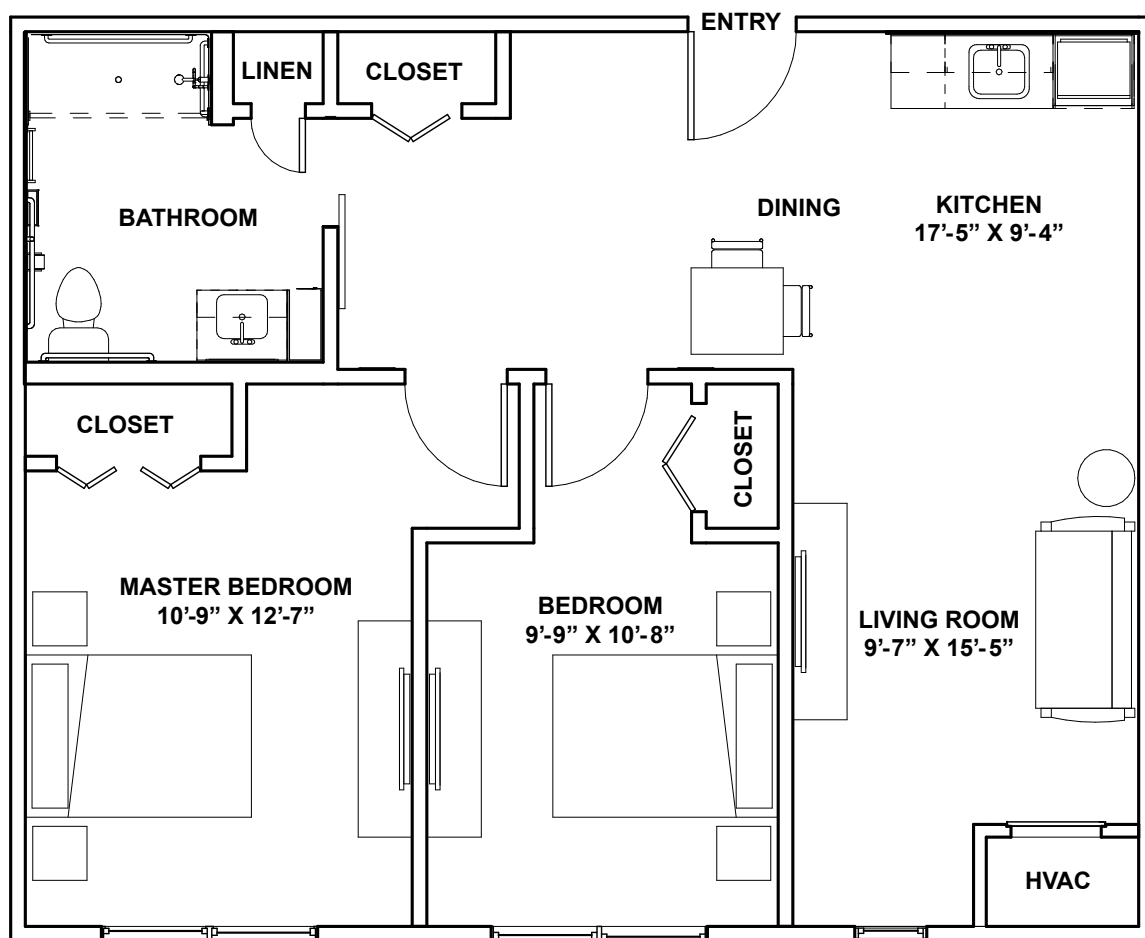

# ASSISTED LIVING

**THE PALMETTO**  
*Two Bedroom — 800 sq. ft.*  
*Approximate square footage*