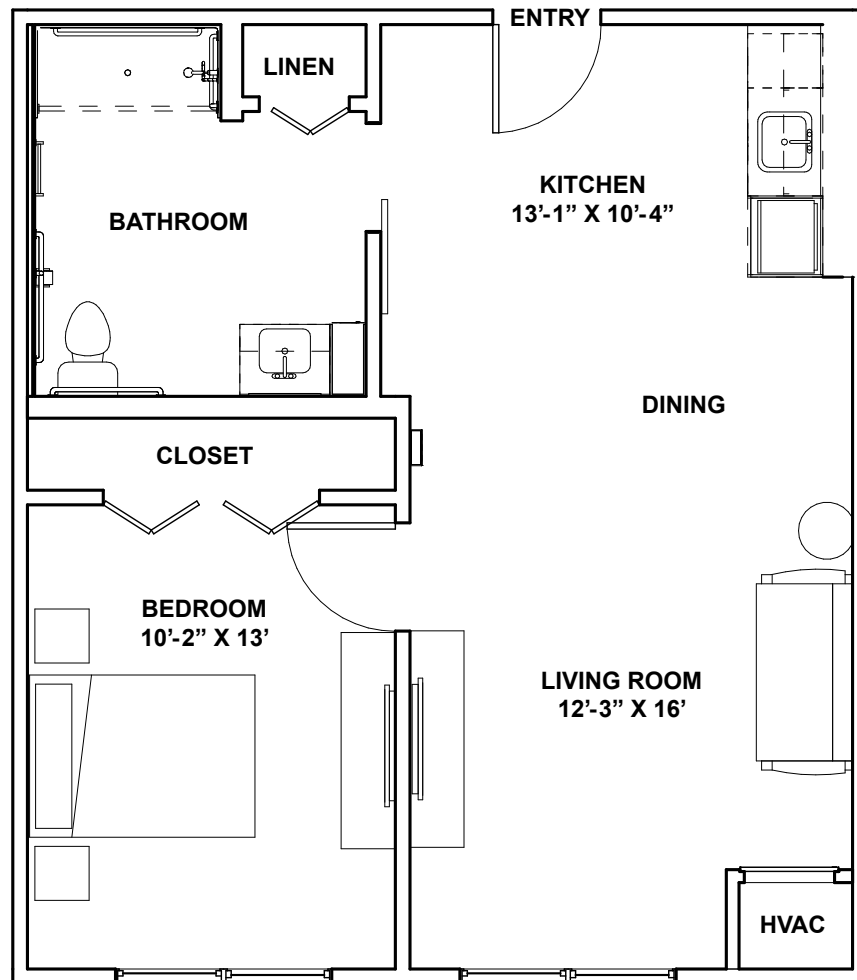

ASSISTED LIVING

THE SAWGRASS

One Bedroom Deluxe — 643 sq. ft.

Approximate square footage

ASSISTED LIVING

THE SAWGRASS

One Bedroom Deluxe — 643 sq. ft.

Approximate square footage