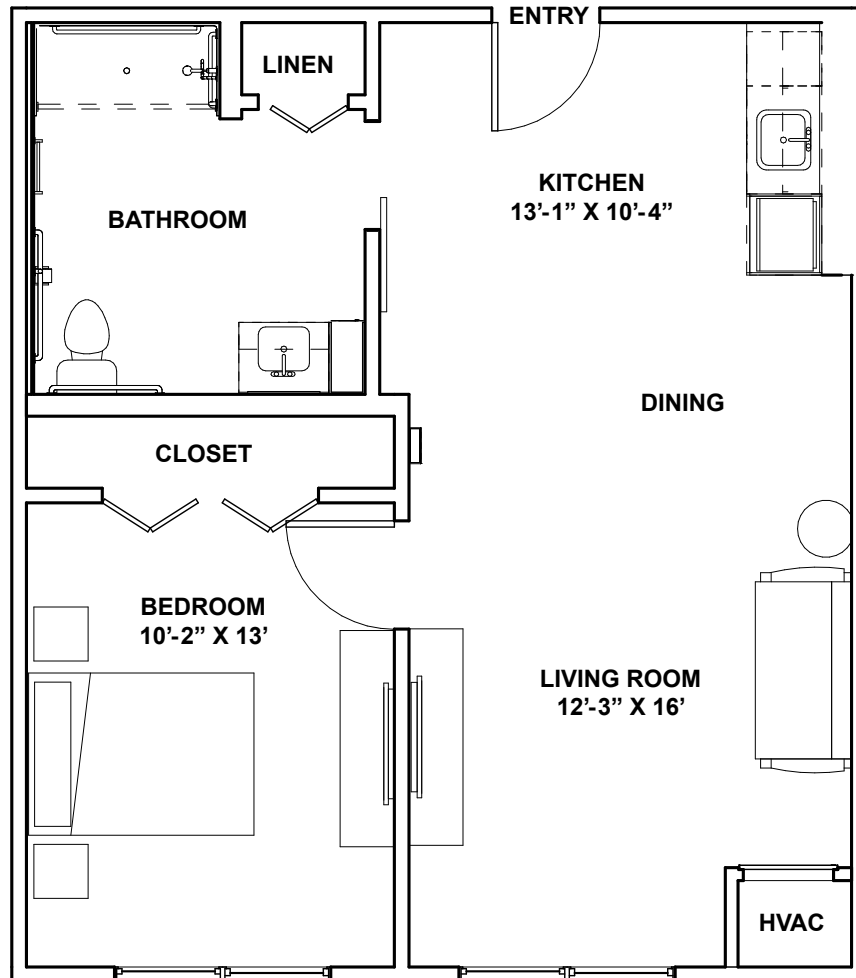

## THE SAWGRASS

*One Bedroom Deluxe — 643 sq. ft.*

*Approximate square footage*