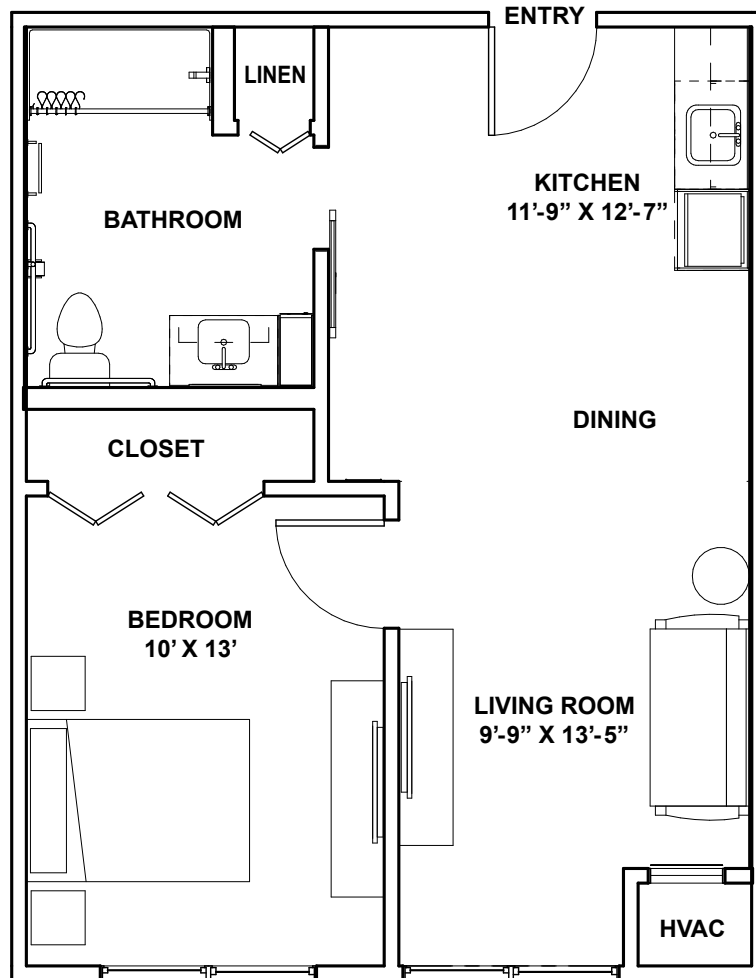

# ASSISTED LIVING

---

**THE JASMINE**  
*One Bedroom — 575 sq. ft.*  
*Approximate square footage*

# ASSISTED LIVING

---

## THE JASMINE

*One Bedroom — 575 sq. ft.*

*Approximate square footage*